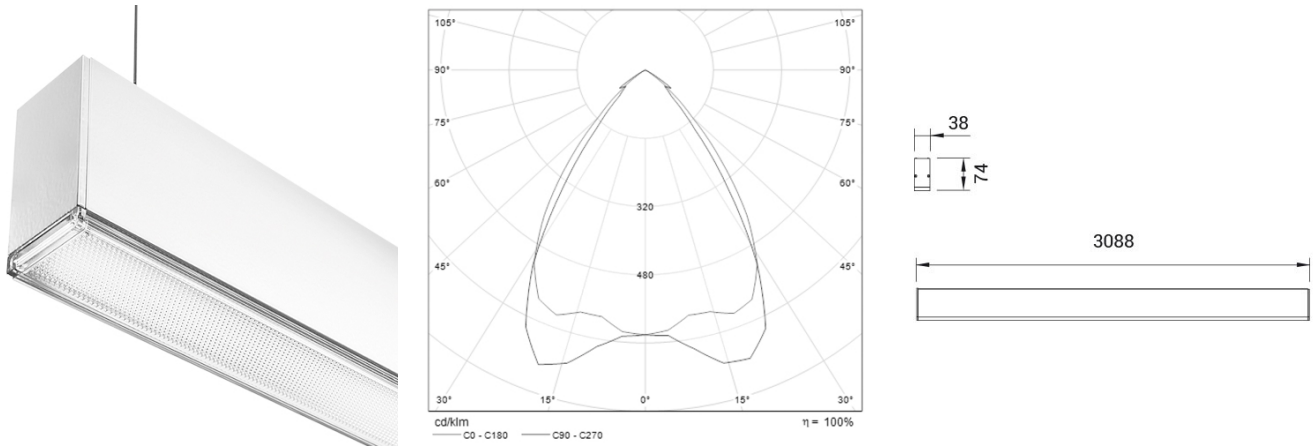

## BRIGHT DPL Low Power

Low power led module. Direct emission with Diamond Prism led diffuser.

CODE		FLUX	SIZE	CERTIFICATIONS
80DPL66K3D	66W 3000K	6384lm	3088mm	  